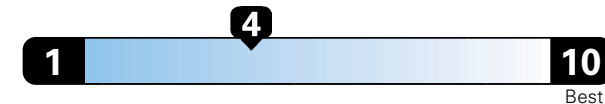

Fuel Economy and Environment

Gasoline Vehicle

Fuel Economy These estimates reflect new EPA methods beginning with 2017 models.
22 MPG
combined city/hwy
19 city 28 highway

Minivan range from 20 to 48 MPGe.
The best vehicle rates 136 MPGe.

4.5 gallons per 100 miles

You spend \$1,750
in fuel costs over 5 years compared to the average new vehicle.

Annual fuel cost \$1,850

Fuel Economy & Greenhouse Gas Rating (tailpipe only)

Smog Rating (tailpipe only)